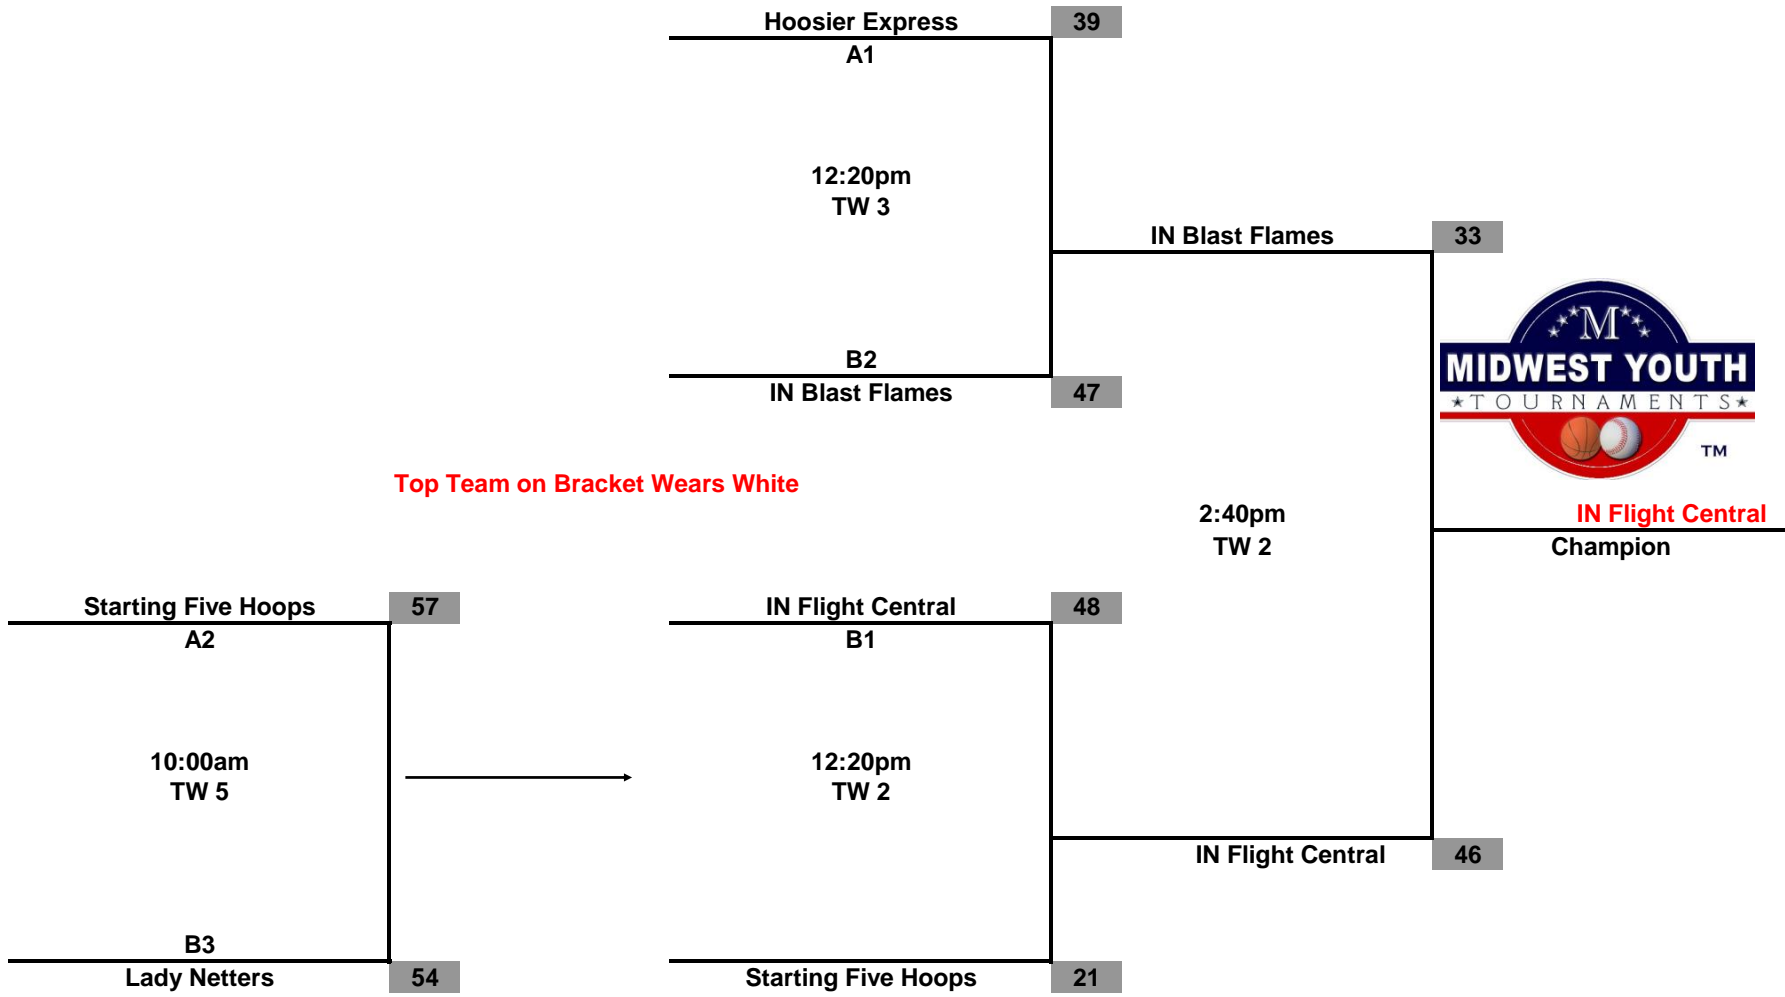

**Court Legend**  
**MYT Girls College Exposure Showcase**  
**May 10-11, 2014**

<b>Court</b>	<b>Location</b>
TW1	Twin Lakes Recreation Center
TW2	1700 West Bloomfield Road
TW3	Bloomington, IN 47403
TW4	
TW5	

**Midwest Youth Tournaments  
MYT College Exposure Showcase  
7th Grade Girls**

**Championship Tournament  
Sunday May 11, 2014**

**Midwest Youth Tournaments  
MYT College Exposure Showcase  
8th Grade Girls**

**Championship Tournament  
Sunday May 11, 2014**

**Midwest Youth Tournaments  
MYT College Exposure Showcase  
9th Grade Girls**

**Championship Tournament  
Sunday May 11, 2014**

**Midwest Youth Tournaments  
MYT College Exposure Showcase  
10th Grade Girls**