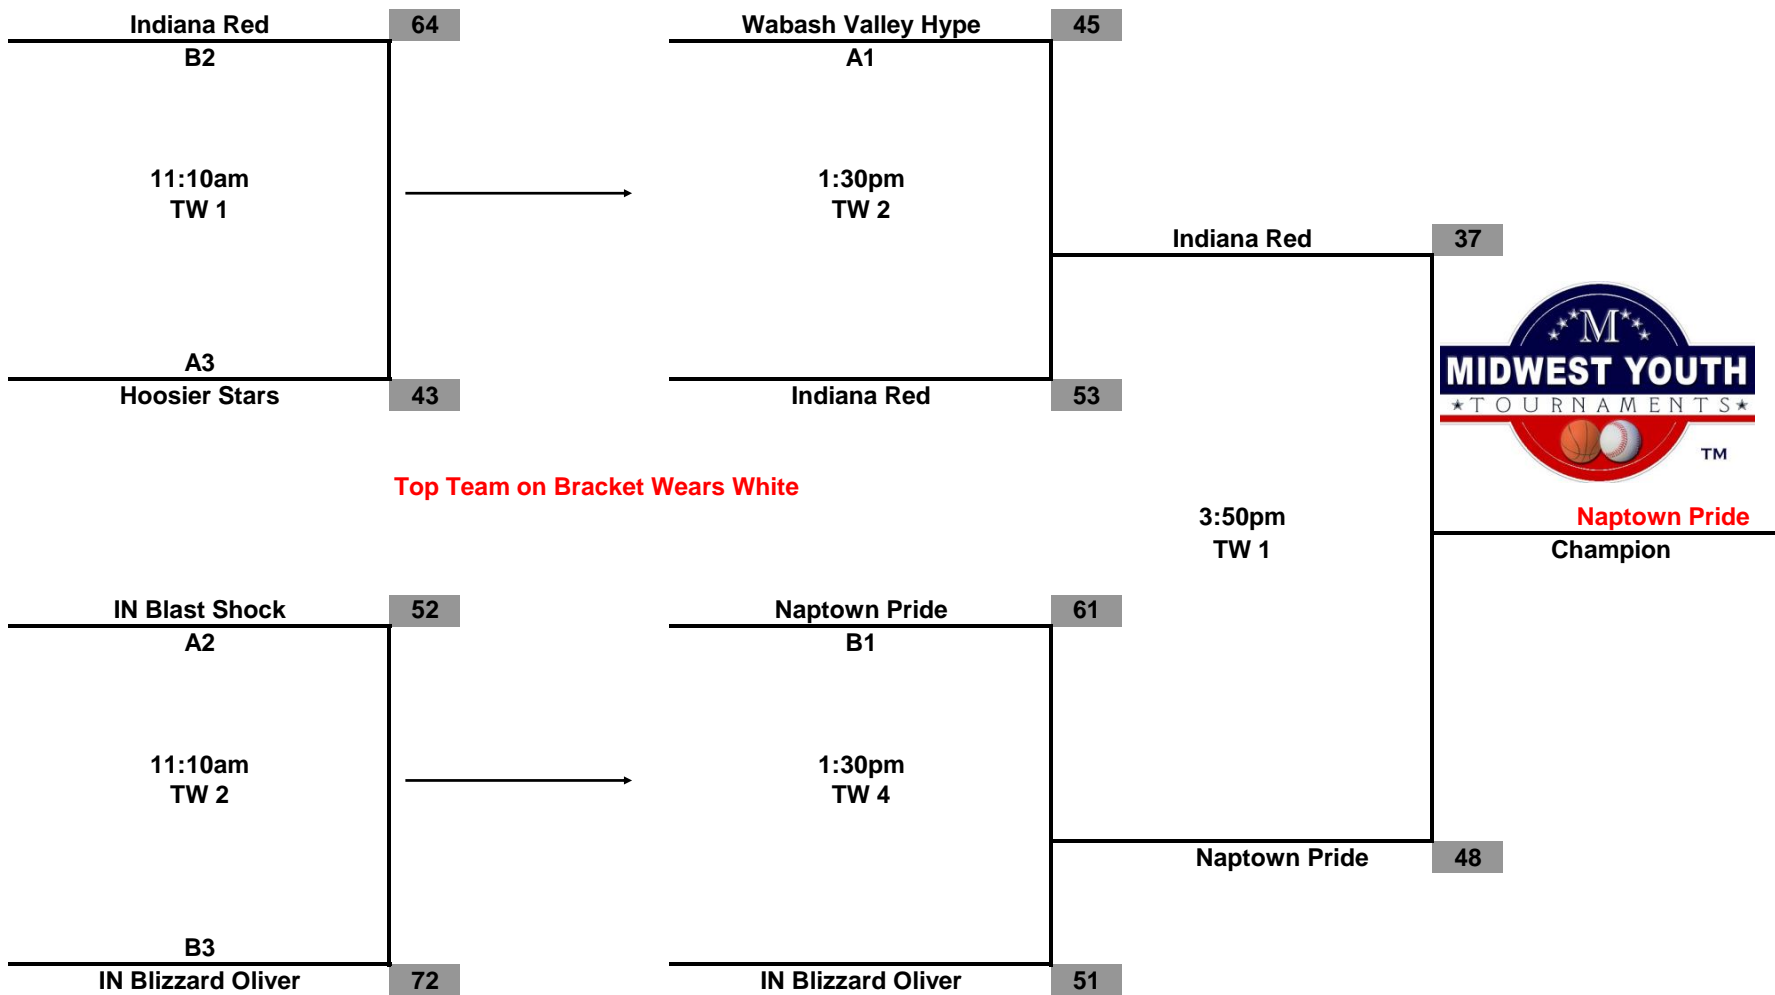

**Court Legend**  
**MYT Girls College Exposure Showcase**  
**May 10-11, 2014**

<b>Court</b>	<b>Location</b>
TW1	Twin Lakes Recreation Center
TW2	1700 West Bloomfield Road
TW3	Bloomington, IN 47403
TW4	
TW5	

**Midwest Youth Tournaments  
MYT College Exposure Showcase  
7th Grade Girls**

**Championship Tournament  
Sunday May 11, 2014**

**Midwest Youth Tournaments  
MYT College Exposure Showcase  
8th Grade Girls**

**Championship Tournament  
Sunday May 11, 2014**

**Midwest Youth Tournaments  
MYT College Exposure Showcase  
9th Grade Girls**

**Championship Tournament  
Sunday May 11, 2014**

**Midwest Youth Tournaments  
MYT College Exposure Showcase  
10th Grade Girls**