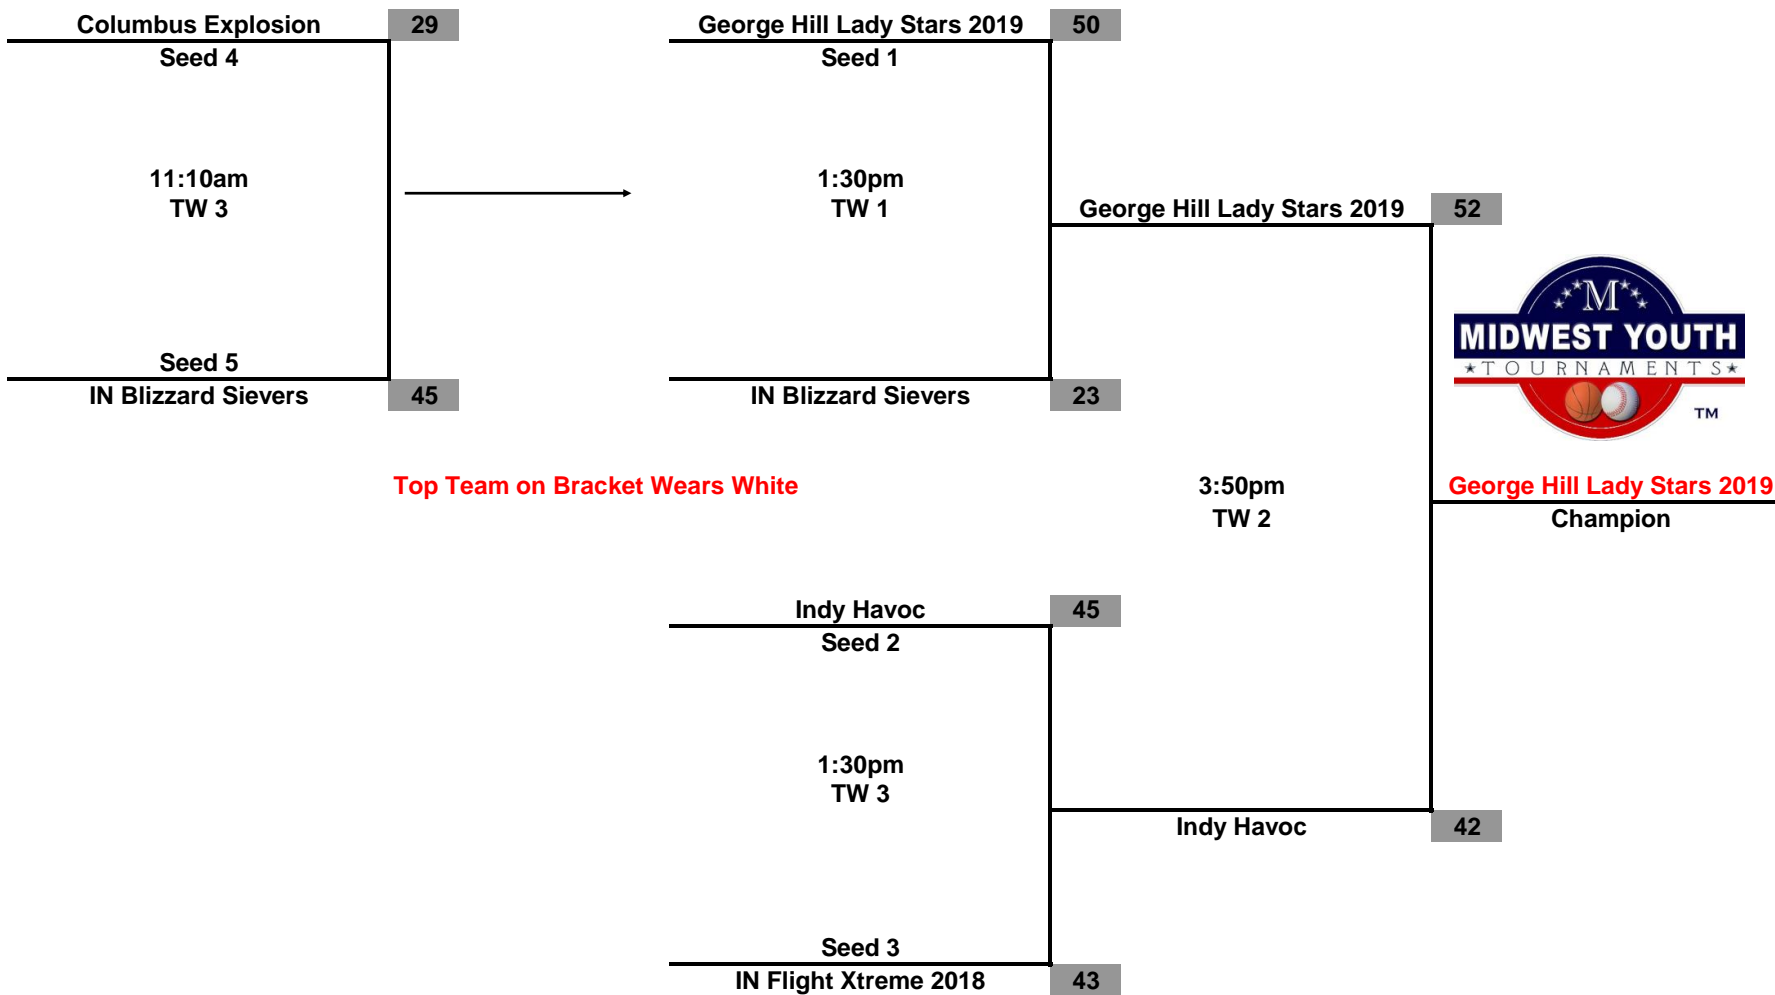

**Court Legend**  
**MYT Girls College Exposure Showcase**  
**May 10-11, 2014**

<b>Court</b>	<b>Location</b>
TW1	Twin Lakes Recreation Center
TW2	1700 West Bloomfield Road
TW3	Bloomington, IN 47403
TW4	
TW5	

**Midwest Youth Tournaments  
MYT College Exposure Showcase  
7th Grade Girls**

**Championship Tournament  
Sunday May 11, 2014**

**Midwest Youth Tournaments  
MYT College Exposure Showcase  
8th Grade Girls**

**Championship Tournament  
Sunday May 11, 2014**

**Midwest Youth Tournaments  
MYT College Exposure Showcase  
9th Grade Girls**

**Championship Tournament  
Sunday May 11, 2014**

**Midwest Youth Tournaments  
MYT College Exposure Showcase  
10th Grade Girls**