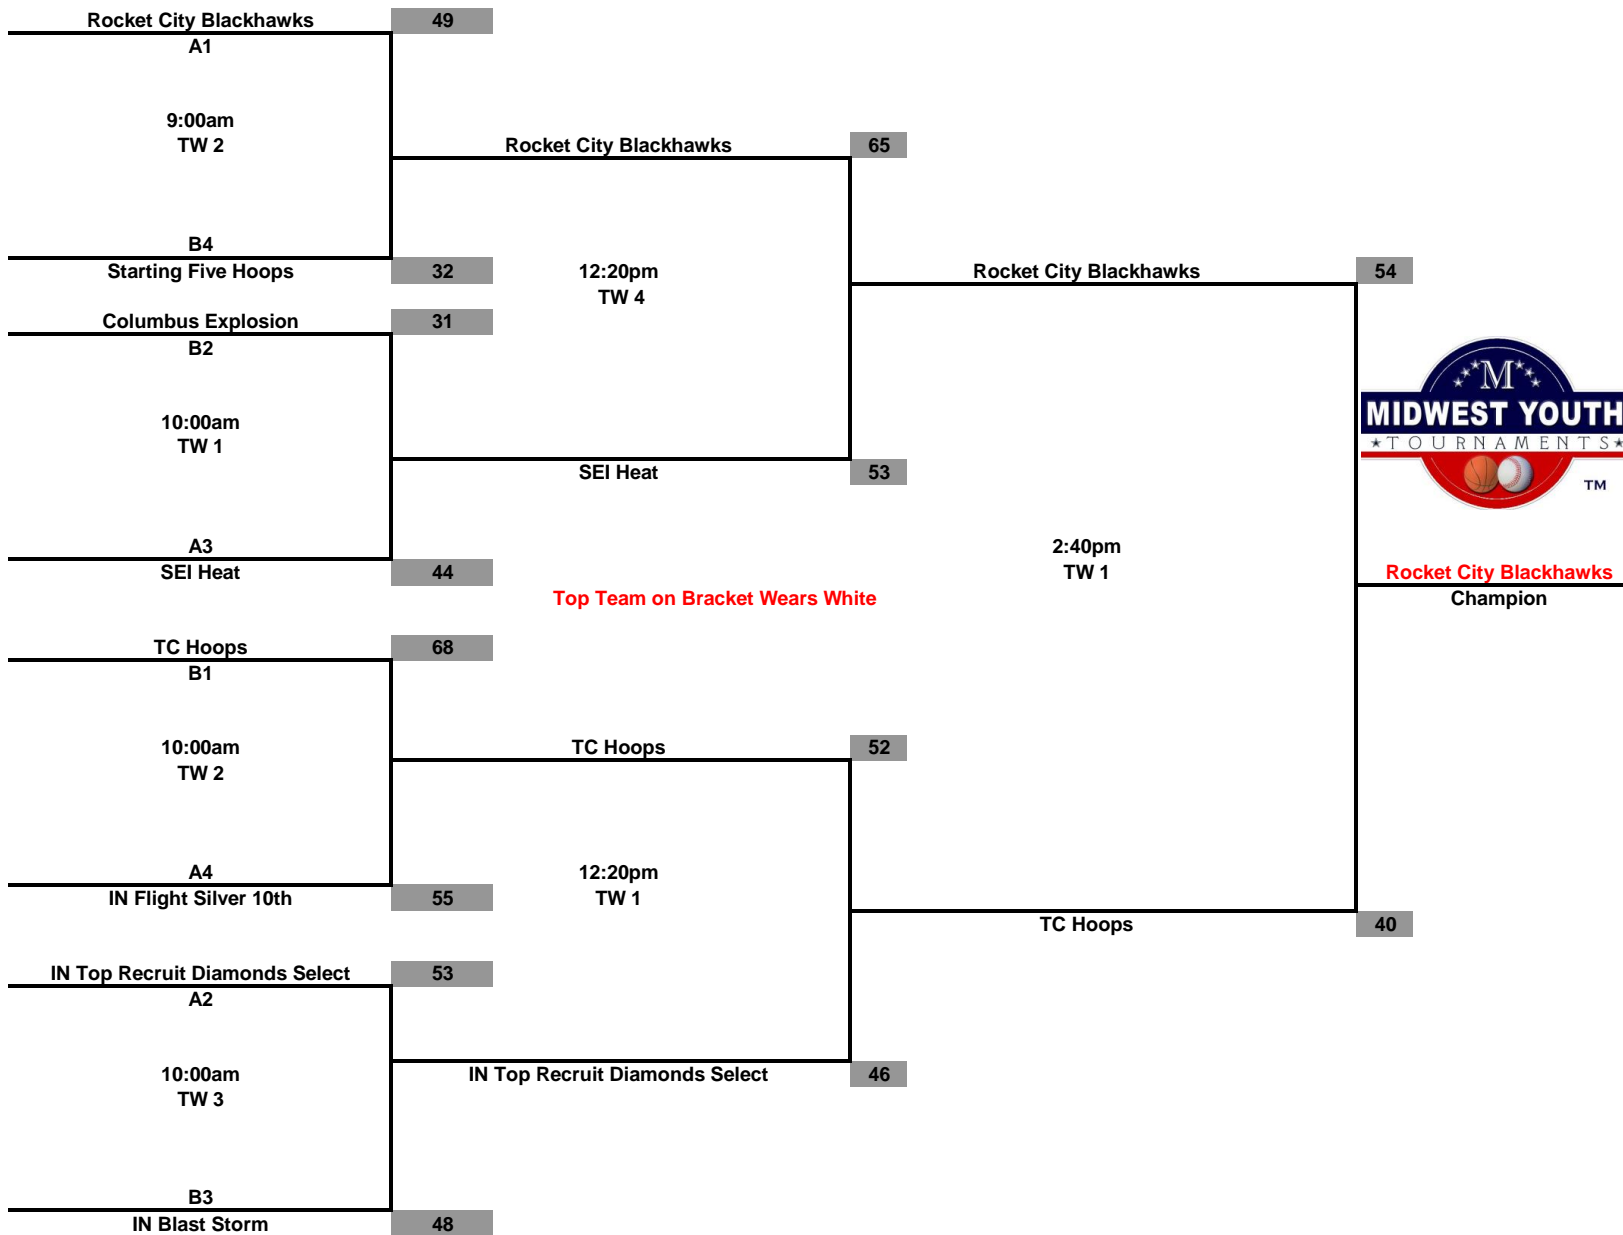

Midwest Youth Tournaments MYT College Exposure Showcase 11th Grade Girls

**Championship Tournament
Sunday May 11, 2014**