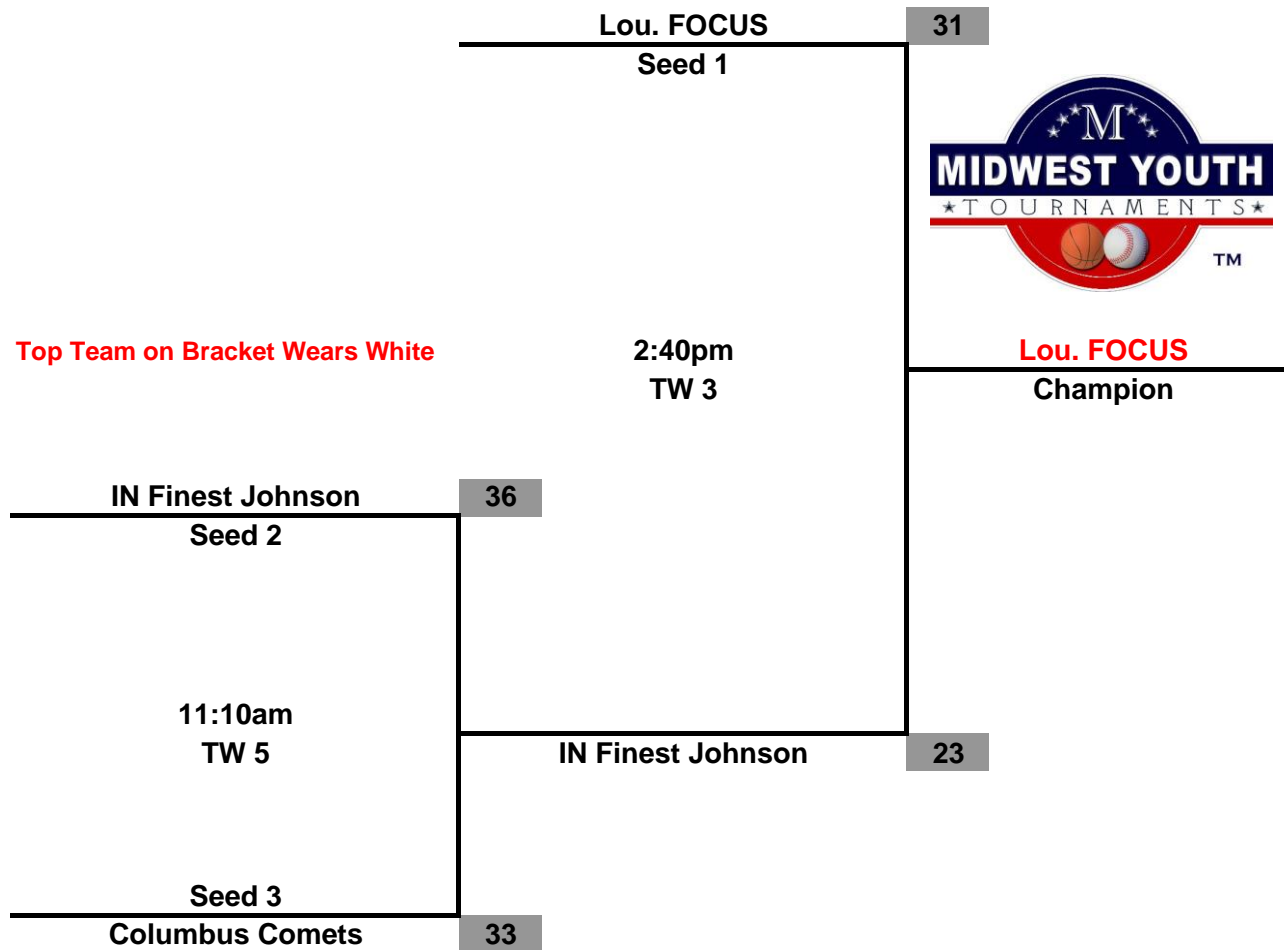

**Court Legend**  
**MYT Girls College Exposure Showcase**  
**May 10-11, 2014**

<b>Court</b>	<b>Location</b>
TW1	Twin Lakes Recreation Center
TW2	1700 West Bloomfield Road
TW3	Bloomington, IN 47403
TW4	
TW5	

**Midwest Youth Tournaments  
MYT College Exposure Showcase  
7th Grade Girls**

**Championship Tournament  
Sunday May 11, 2014**

**Midwest Youth Tournaments  
MYT College Exposure Showcase  
8th Grade Girls**

**Championship Tournament  
Sunday May 11, 2014**

**Midwest Youth Tournaments  
MYT College Exposure Showcase  
9th Grade Girls**

**Championship Tournament  
Sunday May 11, 2014**

**Midwest Youth Tournaments  
MYT College Exposure Showcase  
10th Grade Girls**